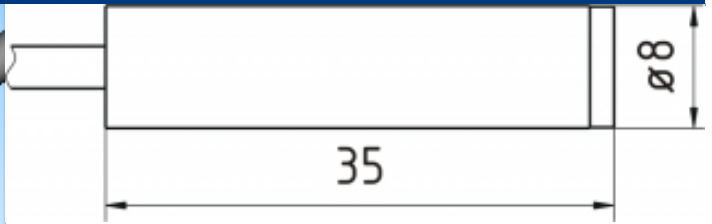

[Article Page](#)

**Product Description**

**inductive sensor Pick-Up**

Name	KJ4-G8MB35
Order number	08317120000
Matchcode	9912-0000
art_schaltabstand_einstellbar	yes
Switching distance	4 mm
Mounting	 shielded
Connection	 Cable
Dimension (in mm)	D 8 x 35

**Technical Specification**

Special features	PickUp sensor for using at Amplifiers
Switching frequency	5000 Hz
Switching hysteresis	bei Sn = 2,0 < 0,04mm
Operating temperature	-10 ° C to 70 ° C
Repeat accuracy	≤ 0,01 mm
Sensing range adjustable	ja
Protection category	IP67
Housing material	Brass, nickel plated
Material active face	PA 6.6
Cable length	2 m
Cable material	KOAX PVC LI2YDY
Cable cross	1x1.0 mm <sup>2</sup>
FIT / MTTF acc. to SIEMENS 29500	7,5 / 15221y