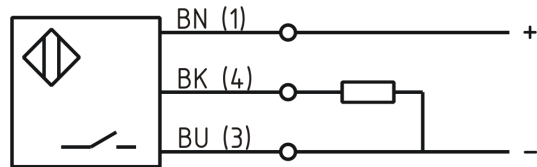

[Article Page](#)

**Product Description** **inductive sensor DC**

Name	KJ5-M18MB85-DPS-V2
Order number	08317641565
Matchcode	9964-1565
Switching distance	5 mm
Mounting	 shielded
Switch type	 N.O.
Signal Type	PNP
Connection	connector M12

Connection diagramm

Dimension (in mm)	fine-pitch thread M18 x 80
-------------------	----------------------------

**Technical Specification**

**Errors and omissions exceptet**