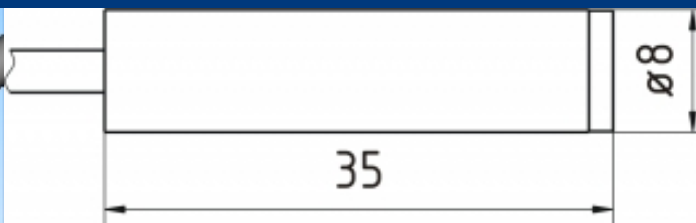

[Article Page](#)

Product Description

inductive sensor Pick-Up

Name	KJ4-G8MB35
Order number	08317120000
Matchcode	9912-0000
art_schaltabstand_einstellbar	yes
Switching distance	4 mm
Mounting	 shielded
Connection	 Cable
Dimension (in mm)	D 8 x 35

Technical Specification

Special features	PickUp sensor for using at Amplifiers
Switching frequency	5000 Hz
Switching hysteresis	bei Sn = 2,0 < 0,04mm
Operating temperature	-10 ° C to 70 ° C
Repeat accuracy	≤ 0,01 mm
Sensing range adjustable	ja
Protection category	IP67
Housing material	Brass, nickel plated
Material active face	PA 6.6
Cable length	2 m
Cable material	KOAX PVC LI2YDY
Cable cross	1x1.0 mm ²
FIT / MTTF acc. to SIEMENS 29500	7,5 / 15221y